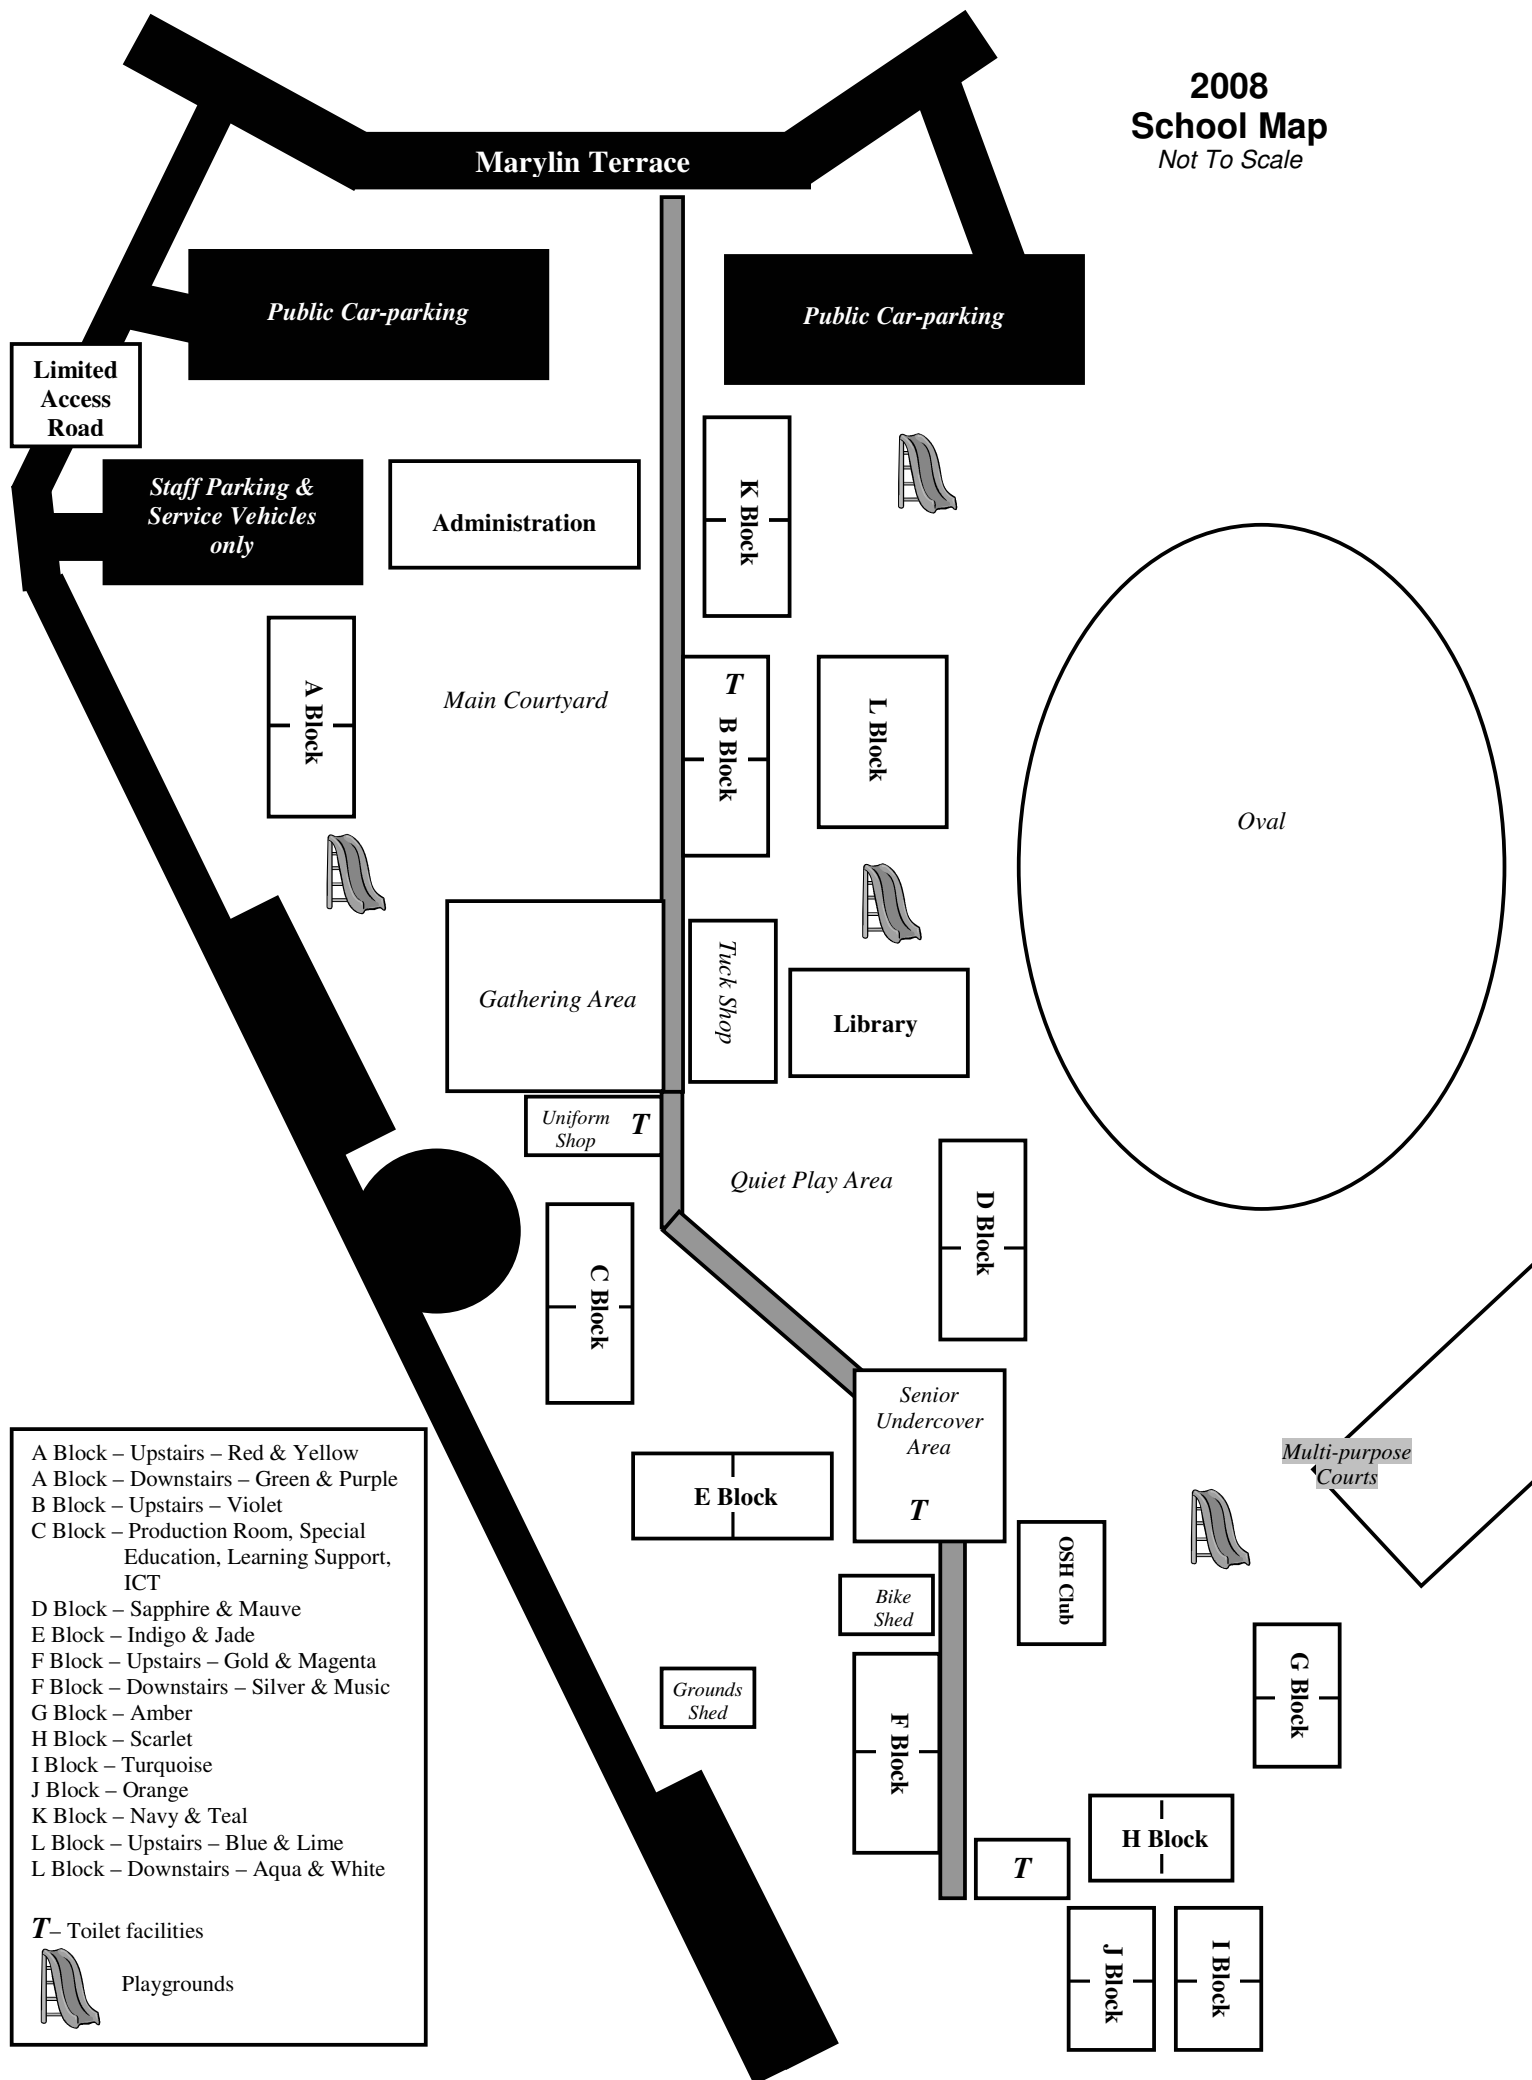

**2008
School Map**
Not To Scale

Marilyn Terrace

Public Car-parking

Public Car-parking

Limited
Access
Road

Staff Parking &
Service Vehicles
only

Administration

K Block

A Block

Main Courtyard

T
B Block

L Block

Gathering Area

Tuck Shop

Library

Oval

Uniform Shop T

Quiet Play Area

D Block

C Block

Senior Undercover Area T

E Block

Multi-purpose Courts

- A Block – Upstairs – Red & Yellow
- A Block – Downstairs – Green & Purple
- B Block – Upstairs – Violet
- C Block – Production Room, Special Education, Learning Support, ICT
- D Block – Sapphire & Mauve
- E Block – Indigo & Jade
- F Block – Upstairs – Gold & Magenta
- F Block – Downstairs – Silver & Music
- G Block – Amber
- H Block – Scarlet
- I Block – Turquoise
- J Block – Orange
- K Block – Navy & Teal
- L Block – Upstairs – Blue & Lime
- L Block – Downstairs – Aqua & White

T – Toilet facilities

Playgrounds

Grounds Shed

Bike Shed

OSH Club

G Block

F Block

H Block